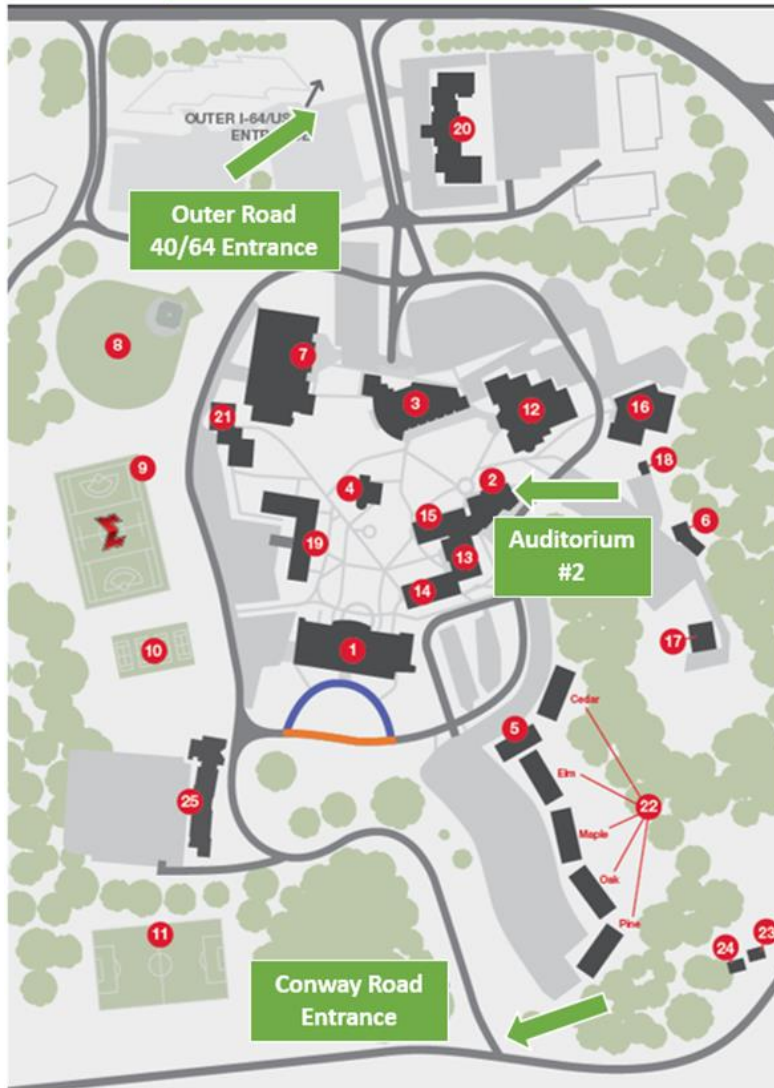

MARYVILLE CAMPUS MAP

The Auditorium on the campus of Maryville University can be found on the west side of campus. Access Maryville University Drive either from the outer road of 64/40 Maryville exit, or from Conway Road east of Highway 141. The campus is built around a circle, so follow it to the Auditorium. Parking can be found just before or after the Auditorium on the opposite side of the street,

650 Maryville University Drive
St. Louis, MO 63141